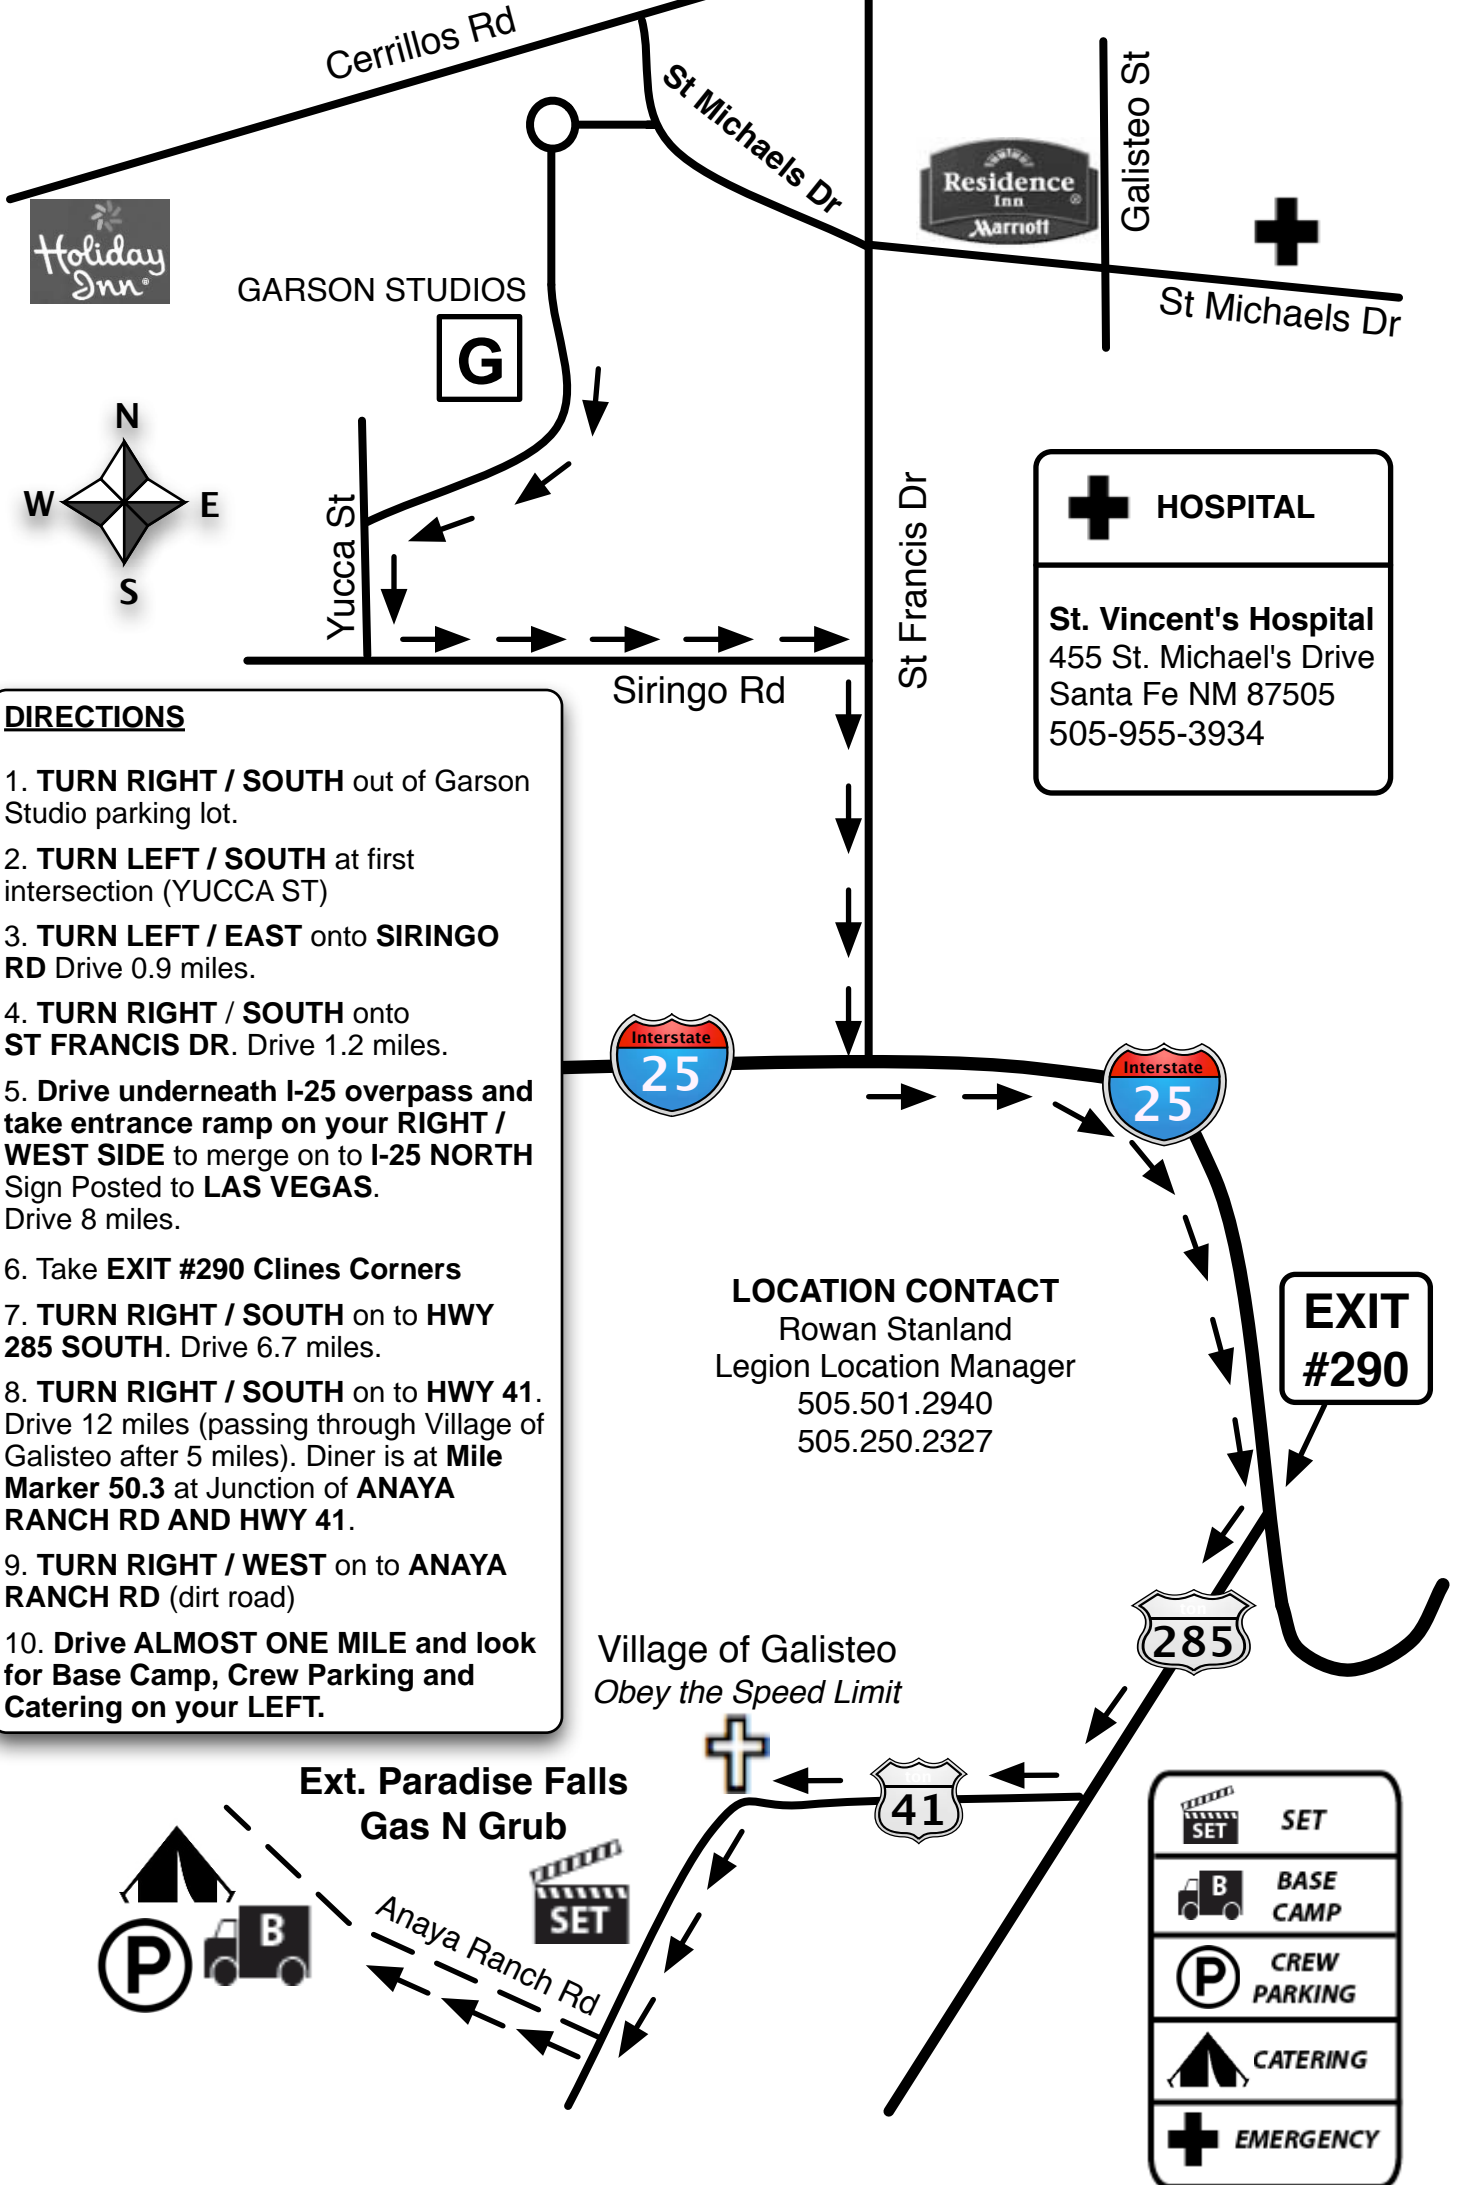

LEGION

Paradise Falls Gas N Grub

Mile Marker 50.3 Highway 41

Distance to set = 27 miles
 Approximate Driving Time
 ~ 45 minutes

MAP NOT TO SCALE

DIRECTIONS

1. **TURN RIGHT / SOUTH** out of Garson Studio parking lot.
2. **TURN LEFT / SOUTH** at first intersection (YUCCA ST)
3. **TURN LEFT / EAST** onto **SIRINGO RD** Drive 0.9 miles.
4. **TURN RIGHT / SOUTH** onto **ST FRANCIS DR.** Drive 1.2 miles.
5. **Drive underneath I-25 overpass and take entrance ramp on your RIGHT / WEST SIDE** to merge on to **I-25 NORTH** Sign Posted to **LAS VEGAS.** Drive 8 miles.
6. Take **EXIT #290 Clines Corners**
7. **TURN RIGHT / SOUTH** on to **HWY 285 SOUTH.** Drive 6.7 miles.
8. **TURN RIGHT / SOUTH** on to **HWY 41.** Drive 12 miles (passing through Village of Galisteo after 5 miles). Diner is at **Mile Marker 50.3** at Junction of **ANAYA RANCH RD AND HWY 41.**
9. **TURN RIGHT / WEST** on to **ANAYA RANCH RD** (dirt road)
10. Drive **ALMOST ONE MILE** and look for **Base Camp, Crew Parking and Catering** on your **LEFT.**

+ HOSPITAL

St. Vincent's Hospital
 455 St. Michael's Drive
 Santa Fe NM 87505
 505-955-3934

LOCATION CONTACT
 Rowan Stanland
 Legion Location Manager
 505.501.2940
 505.250.2327

Village of Galisteo
Obey the Speed Limit

	SET
	BASE CAMP
	CREW PARKING
	CATERING
	EMERGENCY

Ext. Paradise Falls Gas N Grub

Anaya Ranch Rd